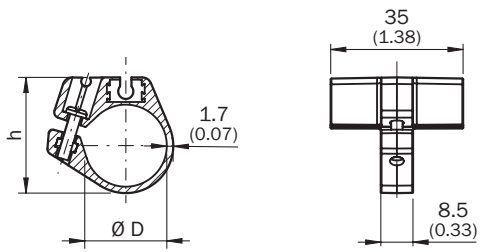

BEF-KHZ-RC-50

SICK
Sensor Intelligence.

Ordering information

Type	Part no.
BEF-KHZ-RC-50	2077667

Other models and accessories → www.sick.com/

Detailed technical data

Technical specifications

Accessory group	Brackets for cylinder sensors
Accessory family	For round body cylinders
Suitable for	C-slot
Material	Plastic, Aluminum
Packing unit	1 piece
Description	Mounting bracket on round body cylinder with piston diameter of 50 mm, ambient temperature min 0 °C max 50 °C

Dimensional drawing (Dimensions in mm (inch))

				H
2077673	BEF-KHZ-RC-12	13.5	12	22.4
2077672	BEF-KHZ-RC-16	17.7	16	26.6
2077671	BEF-KHZ-RC-20	21.7	20	30.6
2077670	BEF-KHZ-RC-25	26.8	25	35.7
2077669	BEF-KHZ-RC-32	34	32	42.9
2077668	BEF-KHZ-RC-40	42	42	50.9
2077667	BEF-KHZ-RC-50	52.9	50	61.8
2077666	BEF-KHZ-RC-63	65	63	73.9