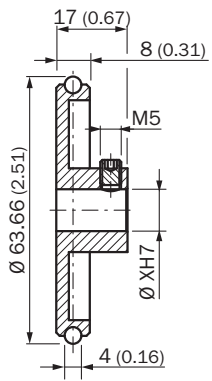

## Detailed technical data

### Technical specifications

<b>Accessory group</b>	Other mounting accessories
<b>Accessory family</b>	Measuring wheels and measuring wheel systems
<b>Description</b>	Aluminium measuring wheel with O-ring (NBR70) for 8 mm solid shaft, circumference 200 mm
<b>Circumference</b>	200 mm
<b>Bore diameter</b>	8 mm
<b>Surface</b>	O-ring NBR70

## Dimensional drawing (Dimensions in mm (inch))