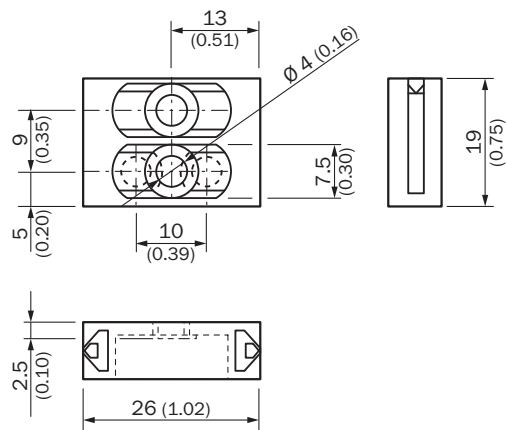

### Technical specifications

<b>Accessory group</b>	Mounting brackets and plates
<b>Accessory family</b>	Mounting brackets
<b>Items supplied</b>	2x BEF-SLG1, 2x BEF-SLG2
<b>Description</b>	Mounting bracket for light grids from a detection height of 600 mm (with slot, recommended for compensation of material extension caused by temperature), mounting position: front

Dimensional drawing (Dimensions in mm (inch))

Dimensional drawing: BEF-SLG1

Dimensional drawing: BEF-SLG2