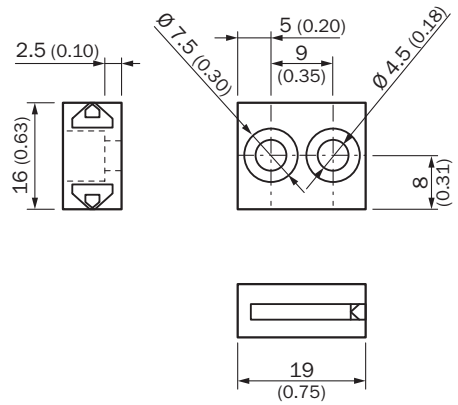

### Technical specifications

<b>Accessory group</b>	Mounting brackets and plates
<b>Accessory family</b>	Mounting brackets
<b>Items supplied</b>	2x BEF-SLG1, 2x BEF-SLG2
<b>Description</b>	Mounting bracket for light grids from a detection height of 600 mm (with slot, recommended for compensation of material extension caused by temperature), mounting position: front

Dimensional drawing (Dimensions in mm (inch))

Dimensional drawing: BEF-SLG1

Dimensional drawing: BEF-SLG2