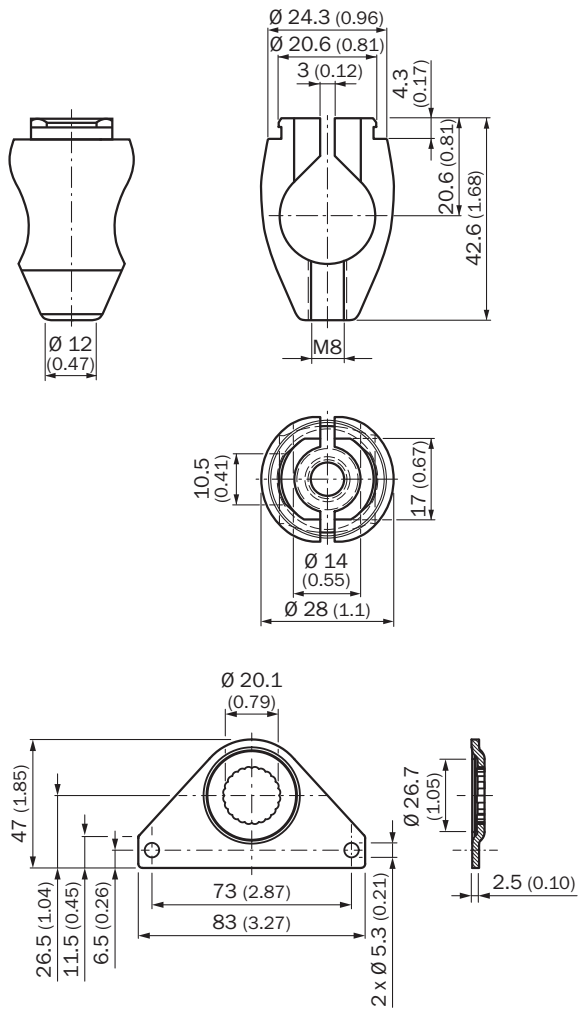

## Detailed technical data

### Technical specifications

<b>Accessory group</b>	Universal bar clamp systems
<b>Material</b>	Steel, zinc coated
<b>Items supplied</b>	Universal clamp (2022726), mounting hardware
<b>Description</b>	Plate E for universal clamp bracket
<b>Usable for</b>	W34 W30 W32 W36

Dimensional drawing (Dimensions in mm (inch))