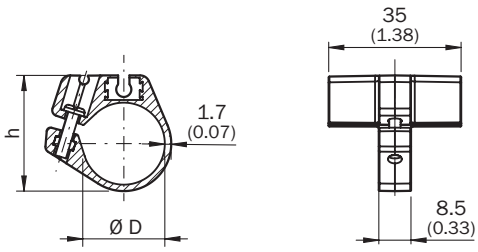

BEF-KHZ-RC-16

SICK
Sensor Intelligence.

Ordering information

Type	Part no.
BEF-KHZ-RC-16	2077672

Other models and accessories → www.sick.com/

Detailed technical data

Technical specifications

Accessory group	Brackets for cylinder sensors
Accessory family	For round body cylinders
Suitable for	C-slot
Material	Plastic, Aluminum
Packing unit	1 piece
Description	Mounting bracket on round body cylinder with piston diameter of 16 mm, ambient temperature min 0 °C max 50 °C

Dimensional drawing (Dimensions in mm (inch))

				H
2077673	BEF-KHZ-RC-12	13.5	12	22.4
2077672	BEF-KHZ-RC-16	17.7	16	26.6
2077671	BEF-KHZ-RC-20	21.7	20	30.6
2077670	BEF-KHZ-RC-25	26.8	25	35.7
2077669	BEF-KHZ-RC-32	34	32	42.9
2077668	BEF-KHZ-RC-40	42	42	50.9
2077667	BEF-KHZ-RC-50	52.9	50	61.8
2077666	BEF-KHZ-RC-63	65	63	73.9