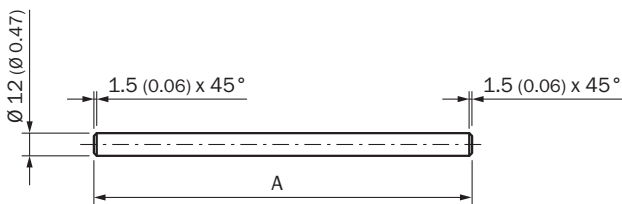

BEF-MS12G-NA

SICK
Sensor Intelligence.

Ordering information

Type	Part no.
BEF-MS12G-NA	4058914

Other models and accessories → www.sick.com/

Detailed technical data

Technical specifications

Accessory group	Universal bar clamp systems
Material	Stainless steel (1.4571)
Description	Mounting bar, straight, 200 mm, stainless steel

Dimensional drawing (Dimensions in mm (inch))

- ① BEF-MS12G-(N)A: A = 200 mm
- ② BEF-MS12G-(N)B: A = 300 mm

Recommended accessories

Other models and accessories → www.sick.com/

	Brief description	Type	Part no.
Universal bar clamp systems			
	<ul style="list-style-type: none">• Description: Bar clamp for bar diameter of 12 mm (fixing the mounting rod)• Material: Aluminum• Items supplied: 2 screws M6 x 30, 2 spring discs	BEF-RMC-D12	5321878