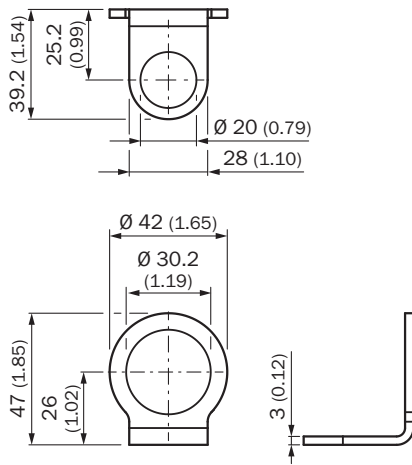

## Detailed technical data

### Technical specifications

<b>Accessory group</b>	Universal bar clamp systems
<b>Material</b>	Zinc plated steel (sheet), Zinc die cast (clamping bracket)
<b>Items supplied</b>	Universal clamp (5322626), mounting hardware
<b>Description</b>	Plate N10 for universal clamp bracket, M30
<b>Usable for</b>	M30 round sensors

## Dimensional drawing (Dimensions in mm (inch))