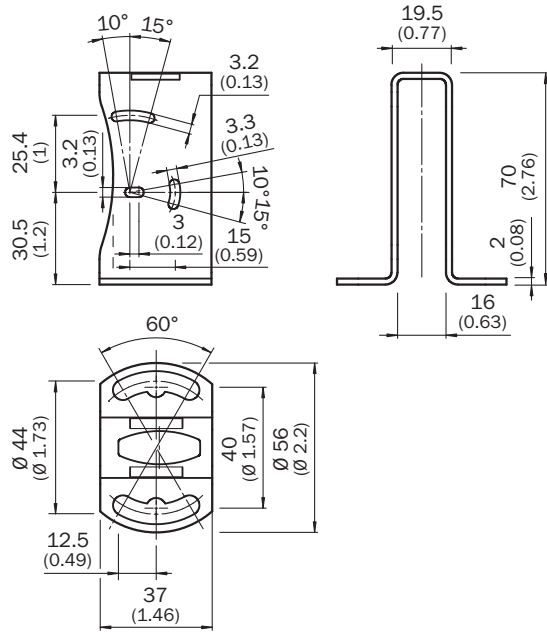

BEF-SW-W4S

SICK
Sensor Intelligence.

Ordering information

Type	Part no.
BEF-SW-W4S	2051497

Other models and accessories → www.sick.com/

Detailed technical data

Technical specifications

Accessory group	Device protection (mechanical)
Accessory family	Protective housings and protective pipes
Suitable for	W4S-3, W8, W100, G6
Material	Stainless steel 1.4571
Items supplied	Mounting hardware included
Description	Safety bracket for floor mounting

Dimensional drawing (Dimensions in mm (inch))

SICK AT A GLANCE

SICK is one of the leading manufacturers of intelligent sensors and sensor solutions for industrial applications. A unique range of products and services creates the perfect basis for controlling processes securely and efficiently, protecting individuals from accidents and preventing damage to the environment.