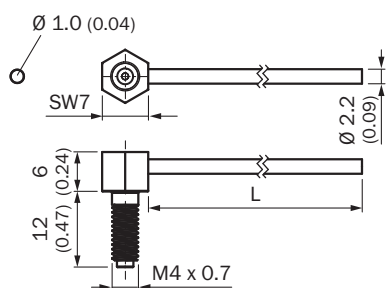

Sensing ranges with WLL180T

<b>Operating mode 16 μs</b>	140 mm
<b>Operating mode 70 μs</b>	400 mm
<b>Operating mode 250 μs</b>	600 mm
<b>Operating mode 2 ms</b>	1,400 mm
<b>Operating mode 8 ms</b>	2,000 mm

Sensing ranges with GLL170

<b>Operating mode 250 μs</b>	240 mm
------------------------------	--------

Sensing ranges with GLL170T

<b>Operating mode 50 μs</b>	300 mm
<b>Operating mode 250 μs</b>	490 mm

Dimensional drawing (Dimensions in mm (inch))