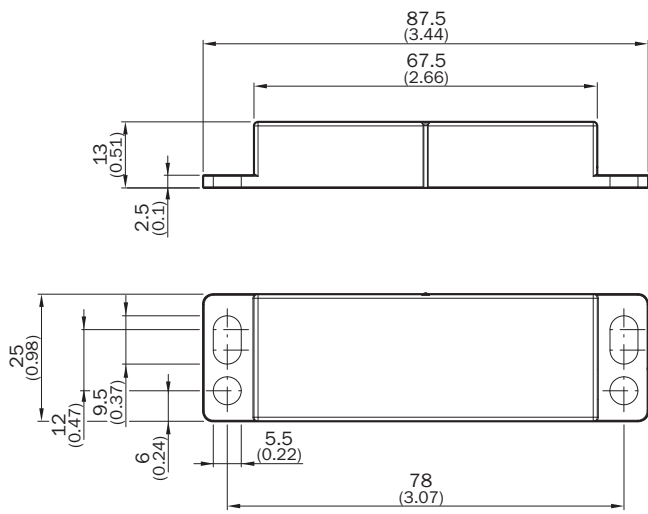

RE23-SK

SICK
Sensor Intelligence.

Ordering information

Type	Part no.
RE23-SK	1060294

Other models and accessories → www.sick.com/

Detailed technical data

Technical specifications

Accessory group	Actuators
Description	Replacement actuator for RE23-Sxx, RE23-Sxxx
Weight	27 g

Dimensional drawing (Dimensions in mm (inch))

SICK AT A GLANCE

SICK is one of the leading manufacturers of intelligent sensors and sensor solutions for industrial applications. A unique range of products and services creates the perfect basis for controlling processes securely and efficiently, protecting individuals from accidents and preventing damage to the environment.