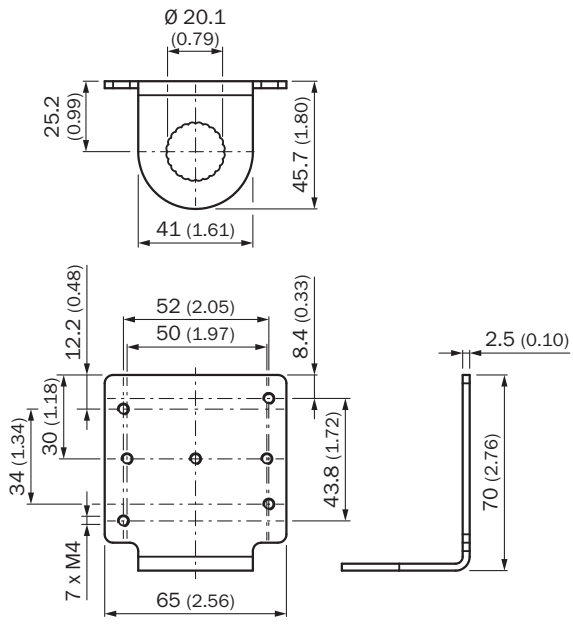

BEF-KHS-N07

**SICK**  
Sensor Intelligence.

Ordering information

Type	Part no.
BEF-KHS-N07	2051613

Included in delivery: BEF-KHS-KH3 (1)

Other models and accessories → [www.sick.com/](http://www.sick.com/)

Detailed technical data

Technical specifications

<b>Accessory group</b>	Universal bar clamp systems
<b>Material</b>	Zinc plated steel (sheet), Zinc die cast (clamping bracket)
<b>Items supplied</b>	Universal clamp (5322626), mounting hardware
<b>Description</b>	Plate N07 for universal clamp bracket
<b>Usable for</b>	PL40A PL50A P250 V18V C110A

Dimensional drawing (Dimensions in mm (inch))