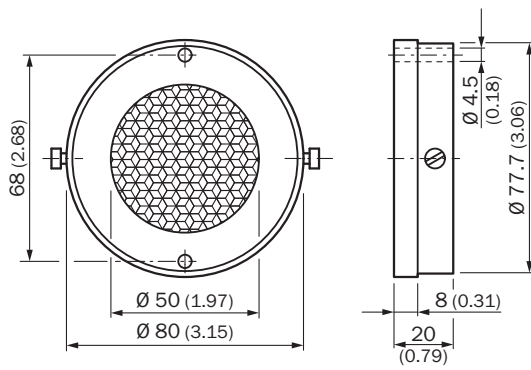

## Detailed technical data

### Technical specifications

<b>Accessory group</b>	Reflectors
<b>Accessory family</b>	Special reflectors
<b>Description</b>	High-temperature reflector, glass, screw connection
<b>Diameter</b>	80 mm
<b>Reflective area</b>	50 mm
<b>Mounting system type</b>	Screw-on, 2 hole mounting
<b>Ambient operating temperature</b>	≤ +300 °C
<b>Material</b>	Anodised Aluminium / borosilicate glass

## Dimensional drawing (Dimensions in mm (inch))