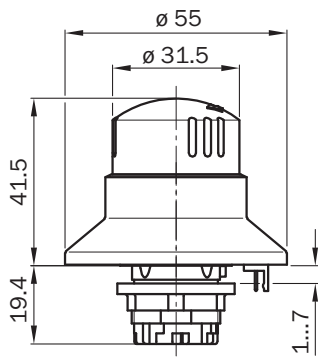

eCl@ss 9.0	27371244
eCl@ss 10.0	27371291
eCl@ss 11.0	27371291
eCl@ss 12.0	27371291
ETIM 5.0	EC002034
ETIM 6.0	EC002034
ETIM 7.0	EC002034
ETIM 8.0	EC002034
UNSPSC 16.0901	39121545

Dimensional drawing (Dimensions in mm (inch))