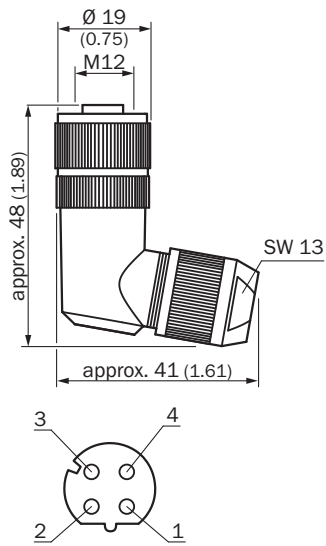

Dimensional drawing (Dimensions in mm (inch))