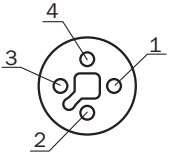

UNSPSC 16.0901

26121604

Connection type

- ① Brown
- ② White
- ③ Blue
- ④ Black