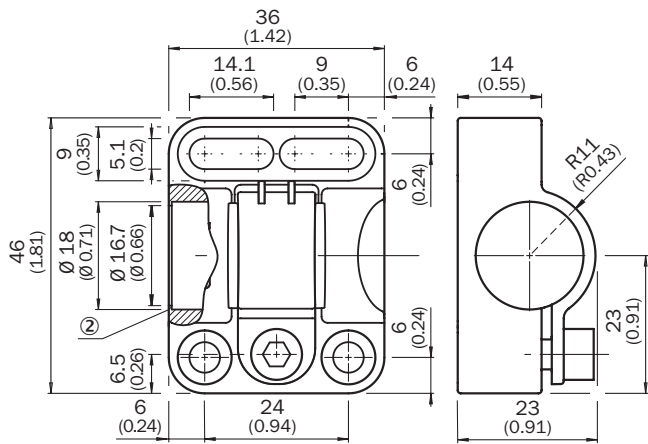

BEF-KHF-M18

**SICK**  
Sensor Intelligence.

Ordering information

Type	Part no.
BEF-KHF-M18	2051482

Other models and accessories → [www.sick.com/](http://www.sick.com/)

Detailed technical data

Technical specifications

<b>Accessory group</b>	Terminal and alignment brackets
<b>Accessory family</b>	Terminal brackets
<b>Suitable for</b>	GR18, MH15V, V180-2, V18
<b>Material</b>	Plastic (PA12), glass-fiber reinforced
<b>Items supplied</b>	Mounting hardware included
<b>Description</b>	Clamping block for round sensors M18, with fixed stop
<b>Specialty</b>	With fixed stop

Dimensional drawing (Dimensions in mm (inch))

② With fixed stop