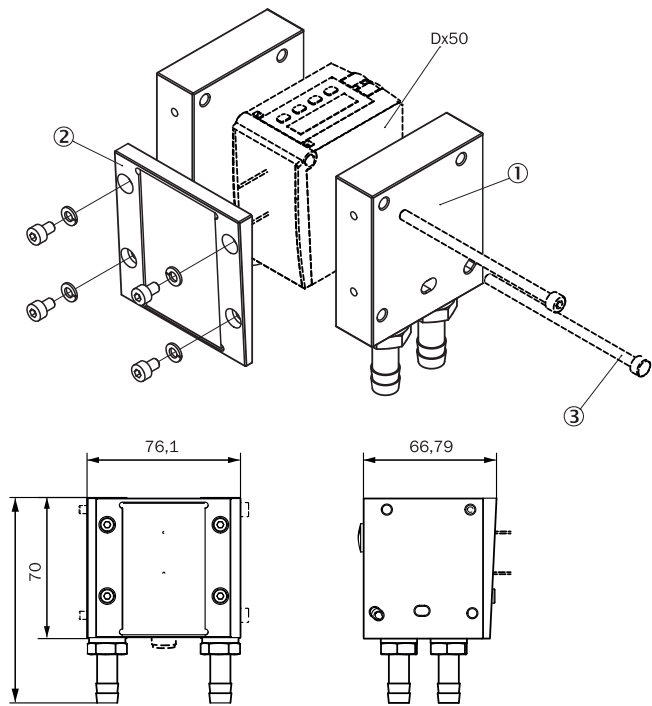

### Technical specifications

<b>Accessory group</b>	Heating and cooling devices
<b>Accessory family</b>	Cooling plate
<b>Description</b>	Cooling plate
<b>Material</b>	Aluminum (anodised)

## Exploded view

- ① Cooling plate (2 x)
- ② Heat protection filter for mounting set (2057137)
- ③ For example screw, M4 x 80