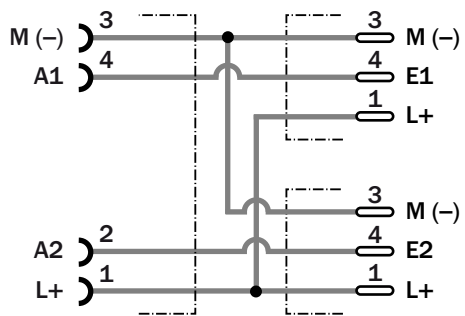

## Detailed technical data

### Technical specifications

<b>Accessory family</b>	Y-junctions
<b>Connection type head A</b>	Female connector, M8, 4-pin
<b>Connection type head B</b>	Male connector, M8, 3-pin
<b>Connection type head C</b>	Male connector, M8, 3-pin
<b>Signal type</b>	Sensor/actuator cable
<b>Connecting cable</b>	0.04 m
<b>Conductor cross section</b>	0.14 mm <sup>2</sup>
<b>Housing material</b>	TPU
<b>Housing color</b>	Black
<b>Locking nut material</b>	CuZn, nickel-plated brass
<b>Shielding, head</b>	Unshielded
<b>Reference voltage</b>	≤ 36 V DC, ≤ 300 V DC
<b>Current loading</b>	≤ 4 A
<b>Note</b>	Female connector M8, 4-pin, straight to 2 x male connector M8, 3-pin, straight
<b>Ambient operating temperature</b>	-30 °C ... +90 °C
<b>Enclosure rating</b>	IP67
<b>Ambient operating temperature</b>	Head -30 °C ... +90 °C

Dimensional drawing (Dimensions in mm (inch))

Anschlusschema