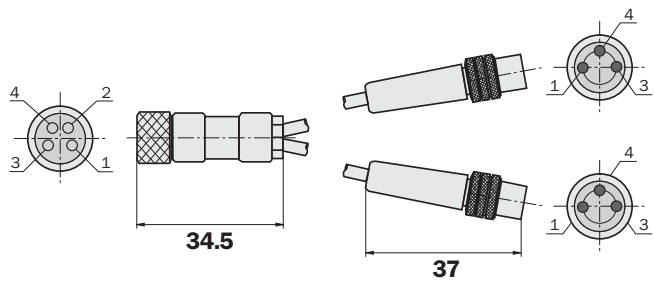

## Ordering information

Type	Part no.
SBO-02C08-KBD	6033794

Other models and accessories → [www.sick.com/](http://www.sick.com/)

### Technical specifications

<b>Accessory family</b>	Y-junctions
<b>Connection type head A</b>	Female connector, M8, 4-pin
<b>Connection type head B</b>	Male connector, M8, 3-pin
<b>Connection type head C</b>	Male connector, M8, 3-pin
<b>Signal type</b>	Sensor/actuator cable
<b>Connecting cable</b>	0.04 m
<b>Conductor cross section</b>	0.14 mm <sup>2</sup>
<b>Housing material</b>	TPU
<b>Housing color</b>	Black
<b>Locking nut material</b>	CuZn, nickel-plated brass
<b>Shielding, head</b>	Unshielded
<b>Reference voltage</b>	≤ 36 V DC, ≤ 300 V DC
<b>Current loading</b>	≤ 4 A
<b>Note</b>	Female connector M8, 4-pin, straight to 2 x male connector M8, 3-pin, straight
<b>Ambient operating temperature</b>	-30 °C ... +90 °C
<b>Enclosure rating</b>	IP67
<b>Ambient operating temperature</b>	Head -30 °C ... +90 °C

Dimensional drawing (Dimensions in mm (inch))

Anschlusschema