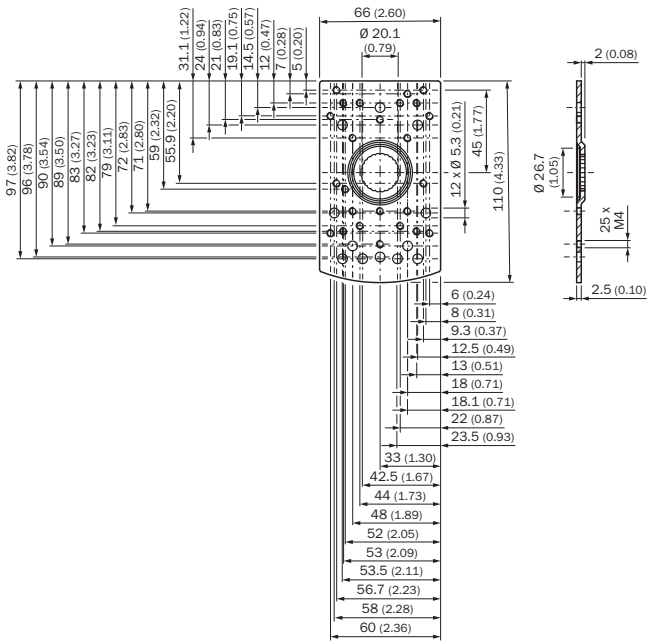

BEF-KHS-N04

SICK
Sensor Intelligence.

Ordering information

Type	Part no.
BEF-KHS-N04	2051610

Included in delivery: BEF-KHS-KH3 (1)

Other models and accessories → www.sick.com/

Detailed technical data

Technical specifications

Accessory group	Universal bar clamp systems
Material	Zinc plated steel (sheet), Zinc die cast (clamping bracket)
Items supplied	Universal clamp (5322626), mounting hardware
Description	Plate N04 for universal clamp, steel
Usable for	Dx50 UC12 W12G W14-2 W18-2 W23 W280 W11-2 W12-3 W12-2 Laser W12 Teflon W16 W18-3 W23-2 W24-2 W24-2 Ex W26 W27-2 Laser W27-2 W27-3 W34 W260 W280-2 PowerProx Reflex Array W11G-2 W18-3 Ex W27-3 Ex

Dimensional drawing (Dimensions in mm (inch))

BEF-KHS-KH3

SICK AT A GLANCE

SICK is one of the leading manufacturers of intelligent sensors and sensor solutions for industrial applications. A unique range of products and services creates the perfect basis for controlling processes securely and efficiently, protecting individuals from accidents and preventing damage to the environment.