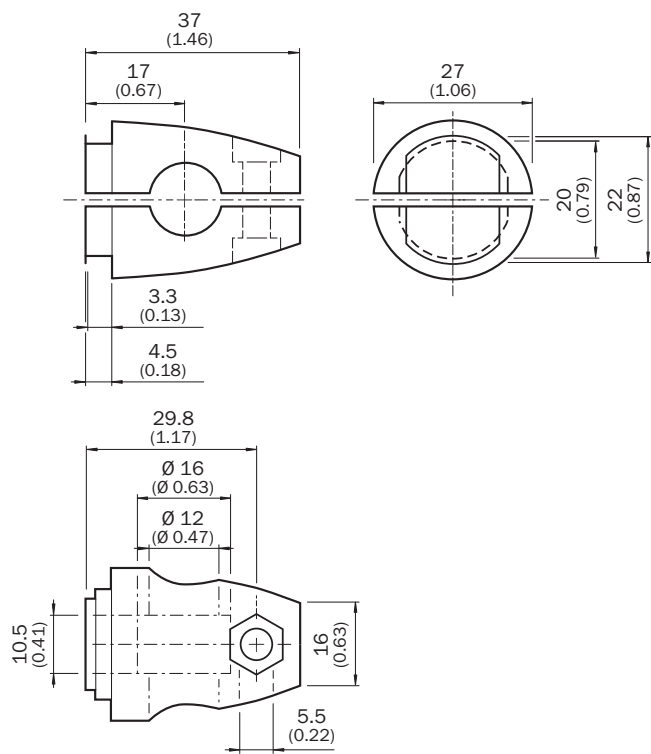

eCI@ss 8.0	27279202
eCI@ss 8.1	27279202
eCI@ss 9.0	27273701
eCI@ss 10.0	27273701
eCI@ss 11.0	27273701
eCI@ss 12.0	27273701
ETIM 5.0	EC002024
ETIM 6.0	EC002024
ETIM 7.0	EC002024
ETIM 8.0	EC002024
UNSPSC 16.0901	32131023

Dimensional drawing (Dimensions in mm (inch))

BEF-KHS-KH3