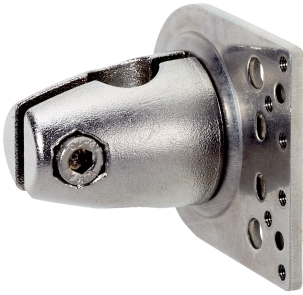

BEF-KHS-N08N

SICK
Sensor Intelligence.

Ordering information

Type	Part no.
BEF-KHS-N08N	2051616

Included in delivery: BEF-KHS-KH3N (1)

Other models and accessories → www.sick.com/

Detailed technical data

Technical specifications

Accessory group	Universal bar clamp systems
Material	Stainless steel 1.4571 (sheet), Stainless steel 1.4408 (clamp)
Items supplied	Universal clamp (5322627), mounting hardware
Description	Plate N08N for universal clamp bracket
Usable for	W100 W150 W4-3 W4S-3 W8 W9-3 W8G W8 Laser W8 Inox G6 W100 Laser W100-2 W4-3 Glass W4S-3 Glass RAY10 W4SLG-3 W9 GR18 MultiPulse Reflex Array MultiLine LUT3 KT5 KT8 KT10 CS8 G6 Inox