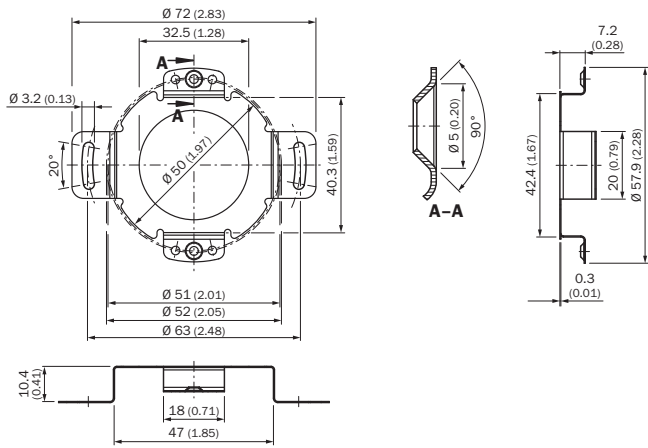

BEF-DS00XFX

SICK
Sensor Intelligence.

Ordering information

Type	Part no.
BEF-DS00XFX	2056812

Other models and accessories → www.sick.com/

Detailed technical data

Technical specifications

Accessory group	Flanges
Accessory family	Flange plates
Description	Standard stator coupling

Dimensional drawing (Dimensions in mm (inch))

SICK AT A GLANCE

SICK is one of the leading manufacturers of intelligent sensors and sensor solutions for industrial applications. A unique range of products and services creates the perfect basis for controlling processes securely and efficiently, protecting individuals from accidents and preventing damage to the environment.