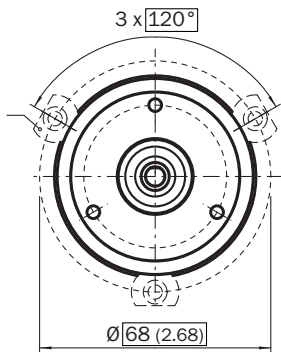

BEF-WK-SF

SICK
Sensor Intelligence.

Ordering information

Type	Part no.
BEF-WK-SF	2029166

Other models and accessories → www.sick.com/

Detailed technical data

Technical specifications

Accessory group	Other mounting accessories
Accessory family	Servo clamps
Items supplied	Without mounting hardware
Description	Servo clamps, large, for servo flanges (clamps, eccentric fastener), 3 pcs., without mounting material

Dimensional drawing (Dimensions in mm (inch))

Instruction for installation

Mounting requirements for small servo clamp

All dimensions in mm (inch)

Part no. 2029166

SICK AT A GLANCE

SICK is one of the leading manufacturers of intelligent sensors and sensor solutions for industrial applications. A unique range of products and services creates the perfect basis for controlling processes securely and efficiently, protecting individuals from accidents and preventing damage to the environment.