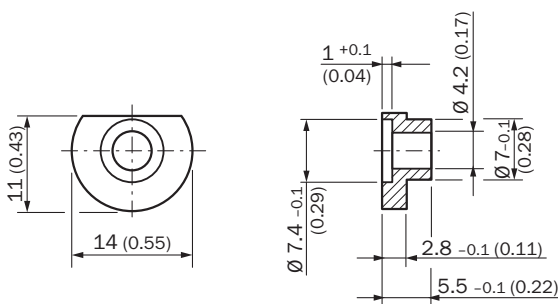

BEF-WK-SF

SICK
Sensor Intelligence.

Ordering information

Type	Part no.
BEF-WK-SF	2029166

Other models and accessories → www.sick.com/

Detailed technical data

Technical specifications

Accessory group	Other mounting accessories
Accessory family	Servo clamps
Items supplied	Without mounting hardware
Description	Servo clamps, large, for servo flanges (clamps, eccentric fastener), 3 pcs., without mounting material

Dimensional drawing (Dimensions in mm (inch))

Instruction for installation

Mounting requirements for small servo clamp

All dimensions in mm (inch)

Part no. 2029166

SICK AT A GLANCE

SICK is one of the leading manufacturers of intelligent sensors and sensor solutions for industrial applications. A unique range of products and services creates the perfect basis for controlling processes securely and efficiently, protecting individuals from accidents and preventing damage to the environment.