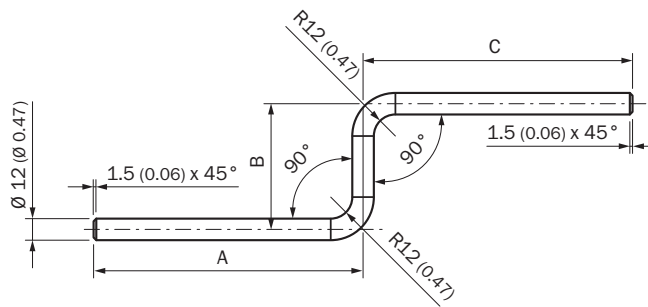

BEF-MS12Z-B

**SICK**  
Sensor Intelligence.

Ordering information

Type	Part no.
BEF-MS12Z-B	4056057

Other models and accessories → [www.sick.com/](http://www.sick.com/)

Detailed technical data

Technical specifications

<b>Accessory group</b>	Universal bar clamp systems
<b>Material</b>	Steel, zinc coated
<b>Items supplied</b>	Without mounting hardware
<b>Description</b>	Mounting bar, Z-shaped, 150 mm x 70 mm x 250 mm, steel

## Dimensional drawing (Dimensions in mm (inch))

- ① BEF-MS12Z-(N)A: A = 150 mm, B = 70 mm, C = 150 mm
- ② BEF-MS12Z-(N)B: A = 150 mm, B = 70 mm, C = 250 mm
- ③ BEF-MS12Z-(N)C: A = 100 mm, B = 150 mm, C = 200 mm