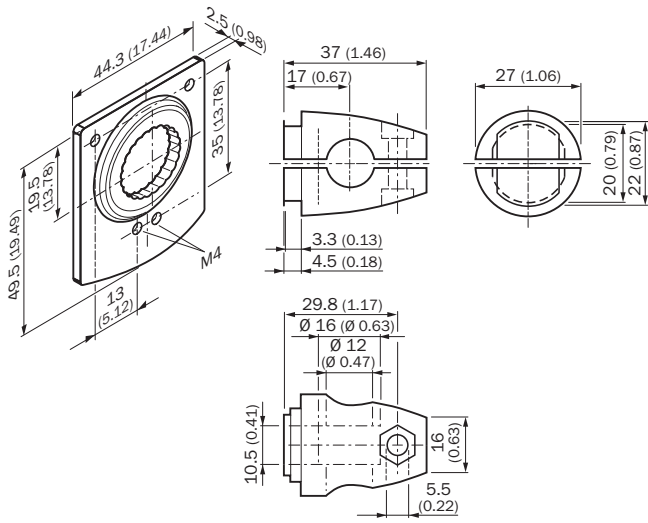

## Detailed technical data

### Technical specifications

<b>Accessory group</b>	Universal bar clamp systems
<b>Material</b>	Stainless steel 1.4571 (sheet), Stainless steel 1.4408 (clamp)
<b>Items supplied</b>	Universal clamp (5322627), mounting hardware
<b>Description</b>	Plate N11N for universal clamp bracket
<b>Usable for</b>	DeltaPac Glare WTD20E

Dimensional drawing (Dimensions in mm (inch))