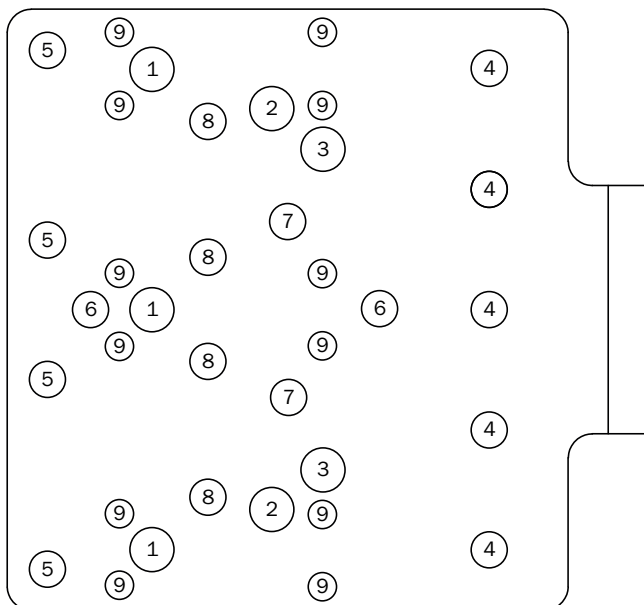

BEF-KHS-N01

**SICK**  
Sensor Intelligence.

Ordering information

Type	Part no.
BEF-KHS-N01	2044953

Other models and accessories → [www.sick.com/](http://www.sick.com/)

Detailed technical data

Technical specifications

<b>Accessory group</b>	Muting accessories
<b>Description</b>	Universal holder for round steel arms and muting arms, for mounting sensors or reflectors

Classifications

<b>ECl@ss 5.0</b>	27279202
<b>ECl@ss 5.1.4</b>	27279202
<b>ECl@ss 6.0</b>	27279202
<b>ECl@ss 6.2</b>	27279202
<b>ECl@ss 7.0</b>	27279202
<b>ECl@ss 8.0</b>	27279202
<b>ECl@ss 8.1</b>	27279202
<b>ECl@ss 9.0</b>	27273701
<b>ECl@ss 10.0</b>	27273701
<b>ECl@ss 11.0</b>	27273701
<b>ECl@ss 12.0</b>	27273701
<b>ETIM 5.0</b>	EC002024
<b>ETIM 6.0</b>	EC002024
<b>ETIM 7.0</b>	EC002024
<b>ETIM 8.0</b>	EC002024
<b>UNSPSC 16.0901</b>	32131023

Dimensional drawing (Dimensions in mm (inch))

Instruction for installation

Mounting holes

- ① W34
- ② W260
- ③ -
- ④ W16, W24, W26, P250
- ⑤ W280, P250
- ⑥ W250, G10
- ⑦ W14, P250
- ⑧ W11, W12, W24, P250
- ⑨ W4, W100, G6