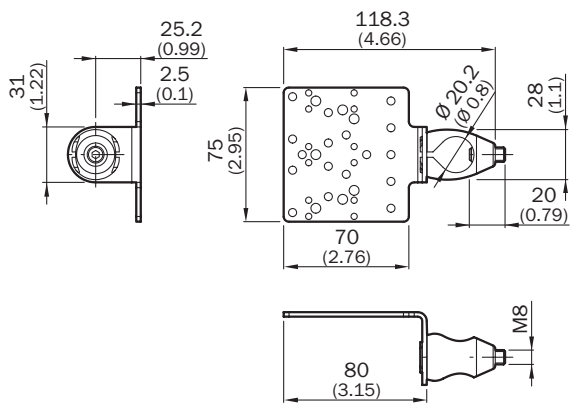

BEF-KHS-N01

**SICK**  
Sensor Intelligence.

Ordering information

Type	Part no.
BEF-KHS-N01	2044953

Other models and accessories → [www.sick.com/](http://www.sick.com/)

Detailed technical data

Technical specifications

<b>Accessory group</b>	Muting accessories
<b>Description</b>	Universal holder for round steel arms and muting arms, for mounting sensors or reflectors

Classifications

<b>ECl@ss 5.0</b>	27279202
<b>ECl@ss 5.1.4</b>	27279202
<b>ECl@ss 6.0</b>	27279202
<b>ECl@ss 6.2</b>	27279202
<b>ECl@ss 7.0</b>	27279202
<b>ECl@ss 8.0</b>	27279202
<b>ECl@ss 8.1</b>	27279202
<b>ECl@ss 9.0</b>	27273701
<b>ECl@ss 10.0</b>	27273701
<b>ECl@ss 11.0</b>	27273701
<b>ECl@ss 12.0</b>	27273701
<b>ETIM 5.0</b>	EC002024
<b>ETIM 6.0</b>	EC002024
<b>ETIM 7.0</b>	EC002024
<b>ETIM 8.0</b>	EC002024
<b>UNSPSC 16.0901</b>	32131023

Dimensional drawing (Dimensions in mm (inch))

Instruction for installation

Mounting holes

- ① W34
- ② W260
- ③ -
- ④ W16, W24, W26, P250
- ⑤ W280, P250
- ⑥ W250, G10
- ⑦ W14, P250
- ⑧ W11, W12, W24, P250
- ⑨ W4, W100, G6