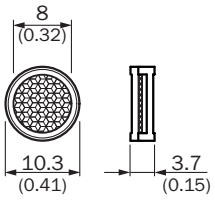

### Detailed technical data

#### Technical specifications

<b>Accessory group</b>	Reflectors
<b>Accessory family</b>	Fine triple reflectors
<b>Description</b>	Fine triple, not self-adhesive, high temperature up to 99 °C, ø 10 mm, ø Reflexionsfläche 8 mm
<b>Diameter</b>	10 mm
<b>Reflective area</b>	8 mm
<b>Ambient operating temperature</b>	-30 °C ... +99 °C
<b>Material</b>	PC

## Dimensional drawing (Dimensions in mm (inch))