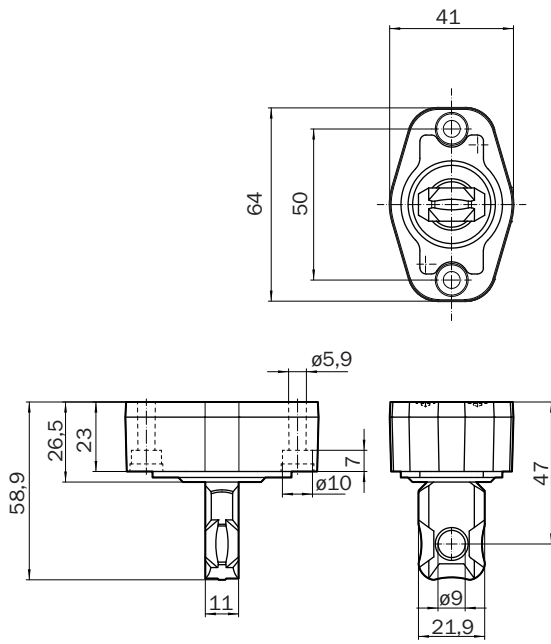

## Detailed technical data

### Technical specifications

<b>Accessory group</b>	Actuators
<b>Description</b>	Flexible actuator, can be inserted into the locking device from the front
<b>Weight</b>	90 g
<b>Enclosure rating</b>	IP65, IP67, IP69K
<b>Ambient operating temperature</b>	-20 °C ... +55 °C
<b>Mechanical life</b>	1 x 10 <sup>6</sup> switching cycles
<b>Locking force F<sub>max</sub></b>	4,100 N
<b>Locking force F<sub>Zh</sub></b>	3,510 N (EN ISO 14119)

Dimensional drawing (Dimensions in mm (inch))