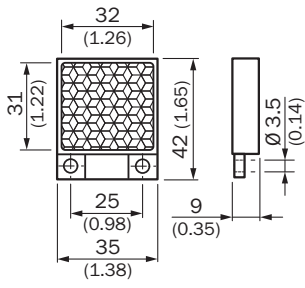

## Detailed technical data

### Technical specifications

<b>Accessory group</b>	Reflectors
<b>Accessory family</b>	Angular
<b>Description</b>	Rectangular, screw connection
<b>Mounting system type</b>	Screw-on, 2 hole mounting
<b>Ambient operating temperature</b>	-20 °C ... +65 °C
<b>Dimensions</b>	35 mm x 42 mm
<b>Reflective area</b>	31 mm x 32 mm
<b>Material</b>	PMMA/ABS

Dimensional drawing (Dimensions in mm (inch))