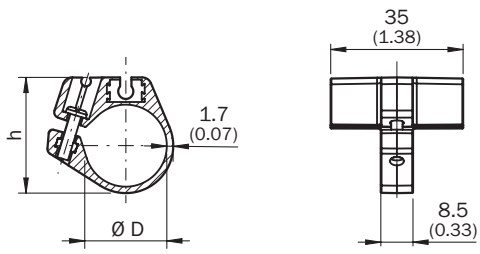

BEF-KHZ-RC-40

SICK
Sensor Intelligence.

Ordering information

Type	Part no.
BEF-KHZ-RC-40	2077668

Other models and accessories → www.sick.com/

Detailed technical data

Technical specifications

Accessory group	Brackets for cylinder sensors
Accessory family	For round body cylinders
Suitable for	C-slot
Material	Plastic, Aluminum
Packing unit	1 piece
Description	Mounting bracket on round body cylinder with piston diameter of 40 mm, ambient temperature min 0 °C max 50 °C

Dimensional drawing (Dimensions in mm (inch))

				H
2077673	BEF-KHZ-RC-12	13.5	12	22.4
2077672	BEF-KHZ-RC-16	17.7	16	26.6
2077671	BEF-KHZ-RC-20	21.7	20	30.6
2077670	BEF-KHZ-RC-25	26.8	25	35.7
2077669	BEF-KHZ-RC-32	34	32	42.9
2077668	BEF-KHZ-RC-40	42	42	50.9
2077667	BEF-KHZ-RC-50	52.9	50	61.8
2077666	BEF-KHZ-RC-63	65	63	73.9