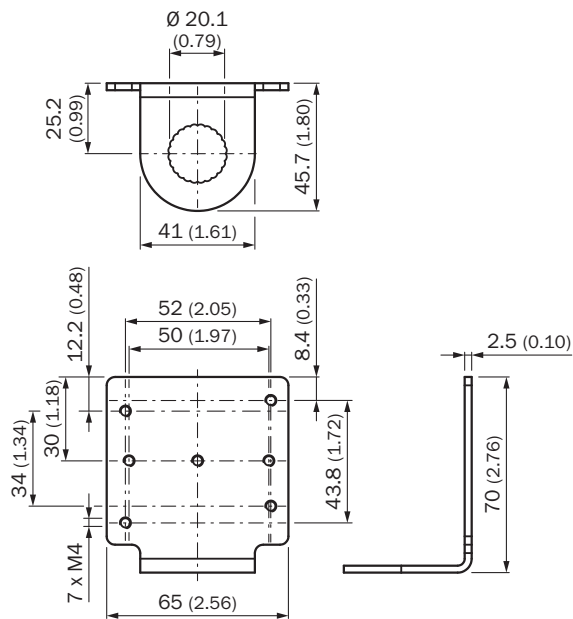

Detailed technical data

Technical specifications

| | |
|-----------------|--|
| Accessory group | Universal bar clamp systems |
| Material | Stainless steel 1.4571 (sheet), Stainless steel 1.4408 (clamp) |
| Items supplied | Universal clamp (5322626), mounting hardware |
| Description | Plate N07N for universal clamp bracket |
| Usable for | PL40A PL50A P250 V18V C110A |

Dimensional drawing (Dimensions in mm (inch))

Recommended accessories

Other models and accessories → www.sick.com/

| | Brief description | Type | Part no. |
|---|---|--------------|----------|
| Universal bar clamp systems | | | |
|  | <ul style="list-style-type: none"> Description: Universal clamp bracket for mounting bars with 12 mm diameter Material: Stainless steel Items supplied: Without mounting hardware | BEF-KHS-KH3N | 5322627 |
|  | <ul style="list-style-type: none"> Description: Ring to connect two bar clamps 12 mm (bar clamp 5322627) Material: Stainless steel Items supplied: Ring to connect two bar clamps (bar clamps not included) | BEF-KHS-VRN | 4075320 |
|  | <ul style="list-style-type: none"> Description: Mounting bar, straight, 300 mm, stainless steel Material: Stainless steel | BEF-MS12G-NB | 4058915 |
|  | <ul style="list-style-type: none"> Description: Bar clamp for bar diameter of 12 mm (fixing the mounting rod) Material: Aluminum Items supplied: 2 screws M6 x 30, 2 spring discs | BEF-RMC-D12 | 5321878 |