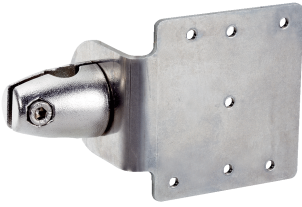

BEF-KHS-N07N

SICK
Sensor Intelligence.

Ordering information

| Type | Part no. |
|--------------|----------|
| BEF-KHS-N07N | 2051623 |

Included in delivery: BEF-KHS-KH3 (1)

Other models and accessories → www.sick.com/

Detailed technical data

Technical specifications

| | |
|-----------------|--|
| Accessory group | Universal bar clamp systems |
| Material | Stainless steel 1.4571 (sheet), Stainless steel 1.4408 (clamp) |
| Items supplied | Universal clamp (5322626), mounting hardware |
| Description | Plate N07N for universal clamp bracket |
| Usable for | PL40A PL50A P250 V18V C110A |

Dimensional drawing (Dimensions in mm (inch))

Recommended accessories

Other models and accessories → www.sick.com/

| | Brief description | Type | Part no. |
|---|---|--------------|----------|
| Universal bar clamp systems | | | |
|  | <ul style="list-style-type: none"> Description: Universal clamp bracket for mounting bars with 12 mm diameter Material: Stainless steel Items supplied: Without mounting hardware | BEF-KHS-KH3N | 5322627 |
|  | <ul style="list-style-type: none"> Description: Ring to connect two bar clamps 12 mm (bar clamp 5322627) Material: Stainless steel Items supplied: Ring to connect two bar clamps (bar clamps not included) | BEF-KHS-VRN | 4075320 |
|  | <ul style="list-style-type: none"> Description: Mounting bar, straight, 300 mm, stainless steel Material: Stainless steel | BEF-MS12G-NB | 4058915 |
|  | <ul style="list-style-type: none"> Description: Bar clamp for bar diameter of 12 mm (fixing the mounting rod) Material: Aluminum Items supplied: 2 screws M6 x 30, 2 spring discs | BEF-RMC-D12 | 5321878 |