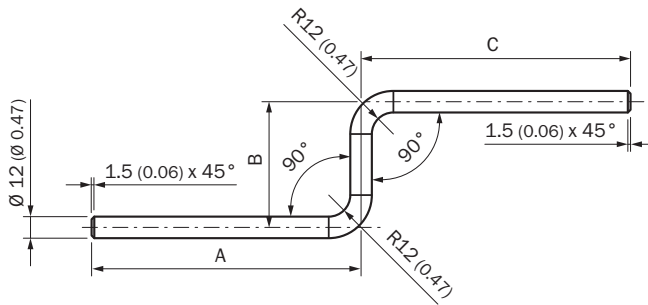

BEF-MS12Z-C

**SICK**  
Sensor Intelligence.

Ordering information

Type	Part no.
BEF-MS12Z-C	4064563

Other models and accessories → [www.sick.com/](http://www.sick.com/)

Detailed technical data

Technical specifications

<b>Accessory group</b>	Universal bar clamp systems
<b>Material</b>	Steel, zinc coated
<b>Items supplied</b>	Without mounting hardware
<b>Description</b>	Mounting bar, Z-shaped, 100 mm x 150 mm x 200 mm, steel

## Dimensional drawing (Dimensions in mm (inch))

- ① BEF-MS12Z-(N)A: A = 150 mm, B = 70 mm, C = 150 mm
- ② BEF-MS12Z-(N)B: A = 150 mm, B = 70 mm, C = 250 mm
- ③ BEF-MS12Z-(N)C: A = 100 mm, B = 150 mm, C = 200 mm