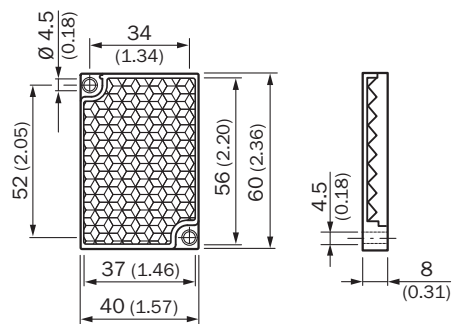

PL40A Antifog

SICK
Sensor Intelligence.

Ordering information

Type	Part no.
PL40A Antifog	5322011

Other models and accessories → www.sick.com/

Detailed technical data

Technical specifications

Accessory group	Reflectors
Accessory family	Special reflectors
Description	Anti-fog to prevent moisture condensation on the reflective surface, screw connection
Mounting system type	Screw-on, 2 hole mounting
Ambient operating temperature	-30 °C ... +65 °C ¹⁾
Dimensions	40 mm x 60 mm
Reflective area	37 mm x 56 mm
Specialty	Antifog function from +4 to +50 °C
Material	PMMA/ABS

¹⁾ Acclimatize the reflectors in the freezer area before Mount and screw reflectors without heavy mechanical stress and tension.

Classifications

eCl@ss 5.0	27279203
eCl@ss 5.1.4	27279203
eCl@ss 6.0	27279203
eCl@ss 6.2	27279203
eCl@ss 7.0	27279203
eCl@ss 8.0	27279203
eCl@ss 8.1	27279203
eCl@ss 9.0	27273601
eCl@ss 10.0	27273601
eCl@ss 11.0	27273601
eCl@ss 12.0	27273601
ETIM 5.0	EC002467
ETIM 6.0	EC002467
ETIM 7.0	EC002467
ETIM 8.0	EC002467
UNSPSC 16.0901	39111827

Dimensional drawing (Dimensions in mm (inch))

SICK AT A GLANCE

SICK is one of the leading manufacturers of intelligent sensors and sensor solutions for industrial applications. A unique range of products and services creates the perfect basis for controlling processes securely and efficiently, protecting individuals from accidents and preventing damage to the environment.