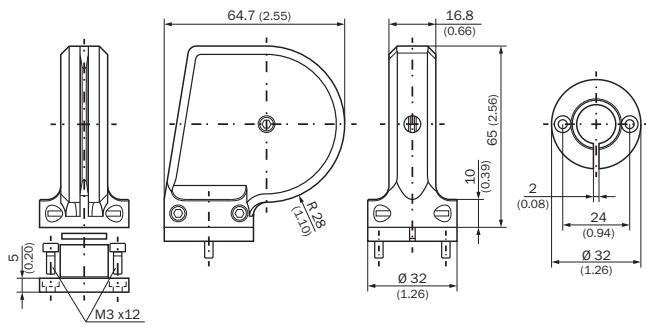

## Detailed technical data

### Technical specifications

<b>Accessory group</b>	Other mounting accessories
<b>Accessory family</b>	Others
<b>Description</b>	Wire draw deflection pulley for wire draw mechanism MRA-F130 (5m, 10m, 20m and 30m from HighLine series)

## Dimensional drawing (Dimensions in mm (inch))