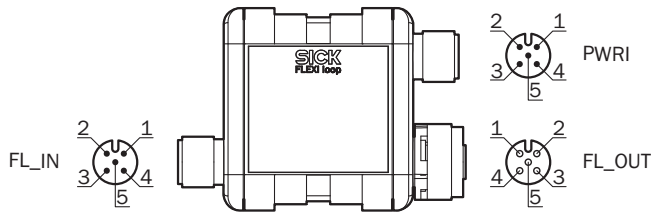

FLA-PWRI00001

Flexi Loop

SAFE SERIES CONNECTION / SAFETY CONTROLLERS

SICK
Sensor Intelligence.

Ordering information

Type	Part no.
FLA-PWRI00001	1061715

Other models and accessories → www.sick.com/Flexi_Loop

Dimensional drawing (Dimensions in mm (inch))

FLA-PWRI00001

PIN assignment

The FL_IN pin assignment is only relevant for the first loop node in a safe series connection when connected to Flexi Soft. Additional Flexi Loop nodes are connected to FL_OUT using standardized cables with M12 plug connectors.