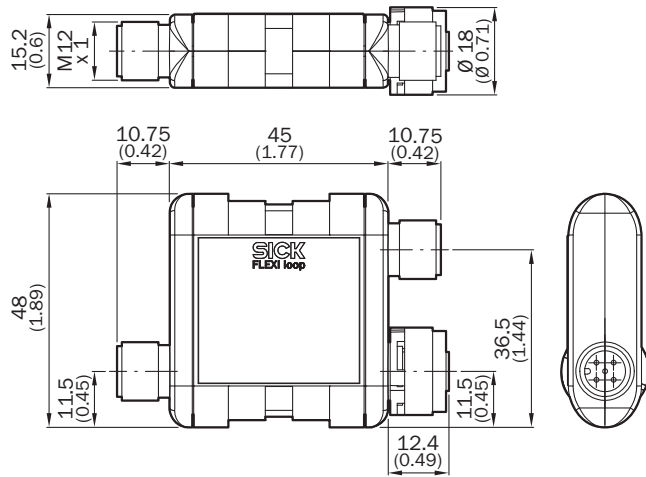

FLA-PWRI00001

Flexi Loop

SAFE SERIES CONNECTION / SAFETY CONTROLLERS

SICK
Sensor Intelligence.

Ordering information

Type	Part no.
FLA-PWRI00001	1061715

Other models and accessories → www.sick.com/Flexi_Loop

Dimensional drawing (Dimensions in mm (inch))

FLA-PWRI00001

PIN assignment

The FL_IN pin assignment is only relevant for the first loop node in a safe series connection when connected to Flexi Soft. Additional Flexi Loop nodes are connected to FL_OUT using standardized cables with M12 plug connectors.