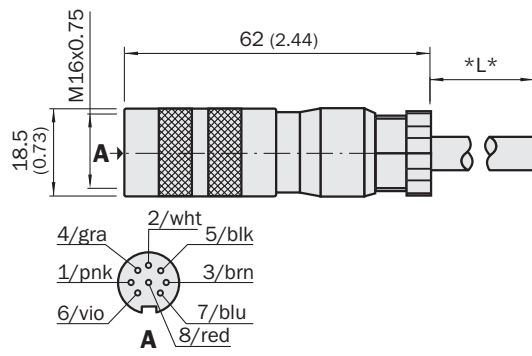

Dimensional drawing (Dimensions in mm (inch))