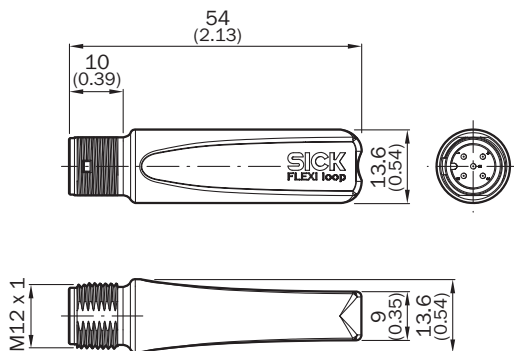

# FLT-TERM00001

Flexi Loop

SAFE SERIES CONNECTION / SAFETY CONTROLLERS

**SICK**  
Sensor Intelligence.

### Ordering information

Type	Part no.
FLT-TERM00001	1061716

Other models and accessories → [www.sick.com/Flexi\\_Loop](http://www.sick.com/Flexi_Loop)

### Detailed technical data

### Dimensional drawing (Dimensions in mm (inch))

FLT-TERM00001