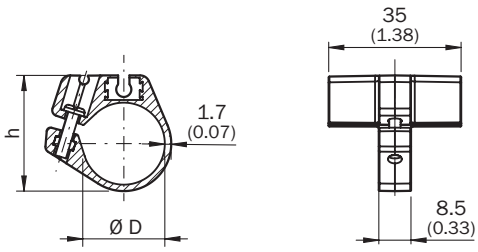

BEF-KHZ-RC-63

SICK
Sensor Intelligence.

Ordering information

Type	Part no.
BEF-KHZ-RC-63	2077666

Other models and accessories → www.sick.com/

Detailed technical data

Technical specifications

Accessory group	Brackets for cylinder sensors
Accessory family	For round body cylinders
Suitable for	C-slot
Material	Plastic, Aluminum
Packing unit	1 piece
Description	Mounting bracket on round body cylinder with piston diameter of 63 mm, ambient temperature min 0 °C max 50 °C

Dimensional drawing (Dimensions in mm (inch))

				H
2077673	BEF-KHZ-RC-12	13.5	12	22.4
2077672	BEF-KHZ-RC-16	17.7	16	26.6
2077671	BEF-KHZ-RC-20	21.7	20	30.6
2077670	BEF-KHZ-RC-25	26.8	25	35.7
2077669	BEF-KHZ-RC-32	34	32	42.9
2077668	BEF-KHZ-RC-40	42	42	50.9
2077667	BEF-KHZ-RC-50	52.9	50	61.8
2077666	BEF-KHZ-RC-63	65	63	73.9