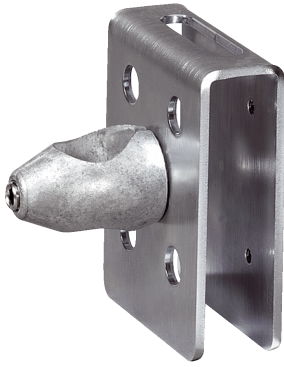

BEF-SG-W12-3

**SICK**  
Sensor Intelligence.

## Ordering information

Type	Part no.
BEF-SG-W12-3	2045175

Other models and accessories → [www.sick.com/](http://www.sick.com/)

### Technical specifications

<b>Accessory group</b>	Device protection (mechanical)
<b>Accessory family</b>	Protective housings and protective pipes
<b>Suitable for</b>	W11-2, W12-3
<b>Material</b>	Zinc plated steel (protective housing), Zinc die cast (clamping bracket)
<b>Items supplied</b>	Universal clamp, mounting hardware
<b>Description</b>	Protective housing for universal clamp