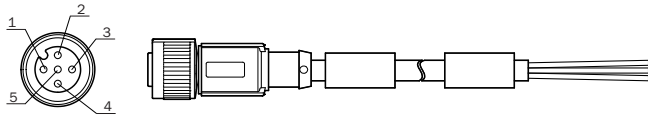

PIN assignment

- ① Brown
- ② White
- ③ Blue
- ④ Not assigned
- ⑤ Black