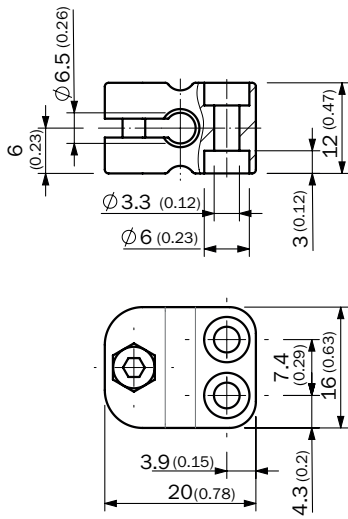

BEF-KH-M06

SICK
Sensor Intelligence.

Ordering information

Type	Part no.
BEF-KH-M06	2101067

Other models and accessories → www.sick.com/

Detailed technical data

Technical specifications

Accessory group	Terminal and alignment brackets
Accessory family	Terminal brackets
Material	Plastic (PA6)
Items supplied	Without mounting hardware
Tightening torque	1.1 Nm ¹⁾
Specialty	Without fixed stop
Tightening torque sensor	0.4 Nm ... 0.6 Nm ²⁾
Usable for	Round sensors with 6.5 mm housing diameter without fixed stop

¹⁾ Recommended tightening torque for bracket.

²⁾ Recommended tightening torque for sensor, for more information see sensor datasheet.

Classifications

ECl@ss 5.0	27279202
ECl@ss 5.1.4	27279202
ECl@ss 6.0	27279202
ECl@ss 6.2	27279202
ECl@ss 7.0	27279202
ECl@ss 8.0	27279202
ECl@ss 8.1	27279202
ECl@ss 9.0	27273701
ECl@ss 10.0	27273701
ECl@ss 11.0	27273701
ETIM 5.0	EC002024
ETIM 6.0	EC002024
ETIM 7.0	EC002024
UNSPSC 16.0901	32131023

Dimensional drawing (Dimensions in mm (inch))

Instruction for installation

① Optimal installation position depends on the sensor model. Please check the sensor data sheet.

SICK AT A GLANCE

SICK is one of the leading manufacturers of intelligent sensors and sensor solutions for industrial applications. A unique range of products and services creates the perfect basis for controlling processes securely and efficiently, protecting individuals from accidents and preventing damage to the environment.