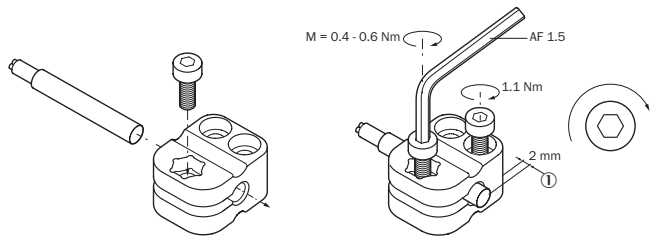

BEF-KH-M06

SICK
Sensor Intelligence.

Ordering information

Type	Part no.
BEF-KH-M06	2101067

Other models and accessories → www.sick.com/

Detailed technical data

Technical specifications

Accessory group	Terminal and alignment brackets
Accessory family	Terminal brackets
Material	Plastic (PA6)
Items supplied	Without mounting hardware
Tightening torque	1.1 Nm ¹⁾
Specialty	Without fixed stop
Tightening torque sensor	0.4 Nm ... 0.6 Nm ²⁾
Usable for	Round sensors with 6.5 mm housing diameter without fixed stop

¹⁾ Recommended tightening torque for bracket.

²⁾ Recommended tightening torque for sensor, for more information see sensor datasheet.

Classifications

ECl@ss 5.0	27279202
ECl@ss 5.1.4	27279202
ECl@ss 6.0	27279202
ECl@ss 6.2	27279202
ECl@ss 7.0	27279202
ECl@ss 8.0	27279202
ECl@ss 8.1	27279202
ECl@ss 9.0	27273701
ECl@ss 10.0	27273701
ECl@ss 11.0	27273701
ETIM 5.0	EC002024
ETIM 6.0	EC002024
ETIM 7.0	EC002024
UNSPSC 16.0901	32131023

Dimensional drawing (Dimensions in mm (inch))

Instruction for installation

① Optimal installation position depends on the sensor model. Please check the sensor data sheet.

SICK AT A GLANCE

SICK is one of the leading manufacturers of intelligent sensors and sensor solutions for industrial applications. A unique range of products and services creates the perfect basis for controlling processes securely and efficiently, protecting individuals from accidents and preventing damage to the environment.