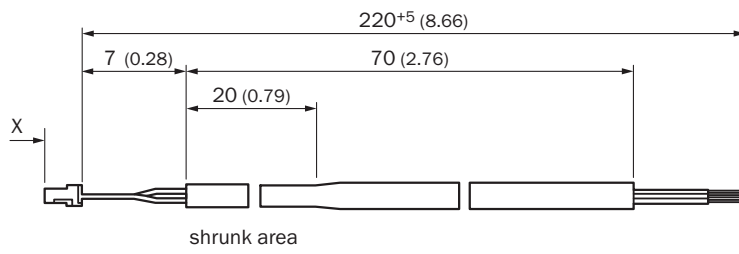

Dimensional drawing (Dimensions in mm (inch))