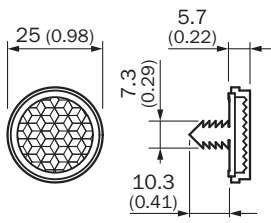

### Detailed technical data

#### Technical specifications

<b>Accessory group</b>	Reflectors
<b>Accessory family</b>	Round
<b>Description</b>	Round, pluggable for metal plates
<b>Diameter</b>	25 mm
<b>Reflective area</b>	21 mm
<b>Mounting system type</b>	Plug-in for sheets
<b>Ambient operating temperature</b>	-20 °C ... +65 °C
<b>Material</b>	PMMA/ABS

Dimensional drawing (Dimensions in mm (inch))