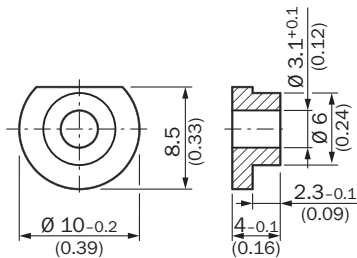

Dimensional drawing (Dimensions in mm (inch))