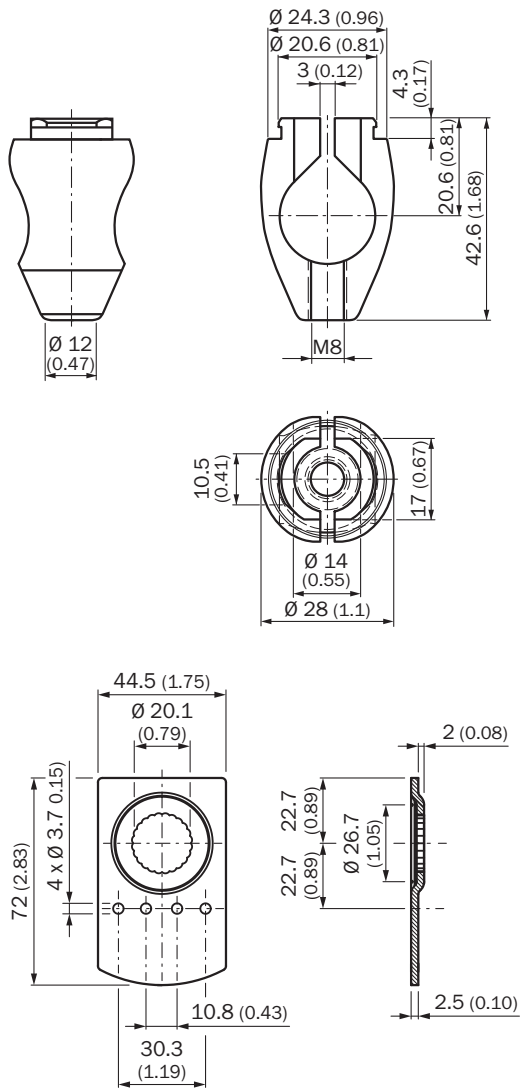

### Ordering information

Type	Part no.
BEF-KHS-D01	2022461

**Included in delivery:** BEF-KHS-KH1 (1)

Other models and accessories → [www.sick.com/](http://www.sick.com/)

### Detailed technical data

Dimensional drawing (Dimensions in mm (inch))