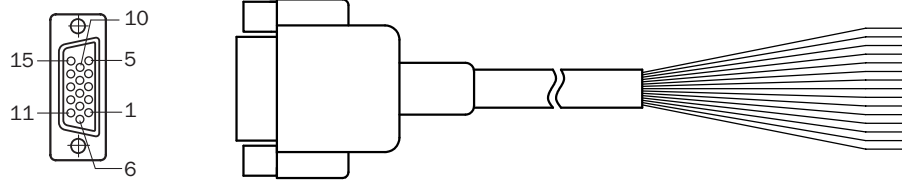

PIN assignment

- ① Red
- ② Violet
- ③ Yellow
- ④ Red-black
- ⑤ Black
- ⑥ Light blue
- ⑦ Blue
- ⑧ (light) gray / (dark) turquoise
- ⑨ (light) green
- ⑩ Gray
- ⑪ Pink
- ⑫ Brown
- ⑬ Orange
- ⑭ White
- ⑮ White-black