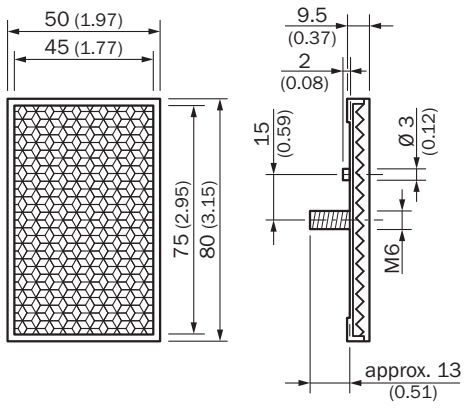

### Detailed technical data

#### Technical specifications

<b>Accessory group</b>	Reflectors
<b>Accessory family</b>	Angular
<b>Description</b>	Rectangular, with M6x14 threaded bolt and locking device
<b>Mounting system type</b>	Screw-on, mounting pin M6x13 mm
<b>Ambient operating temperature</b>	-20 °C ... +65 °C
<b>Dimensions</b>	50 mm x 80 mm
<b>Reflective area</b>	45 mm x 75 mm
<b>Material</b>	PMMA/ABS

Dimensional drawing (Dimensions in mm (inch))