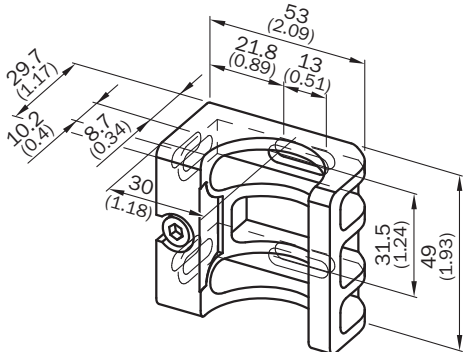

Dimensional drawing (Dimensions in mm (inch))