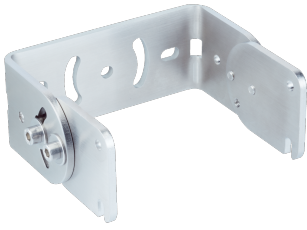

## Mounting kit 1

**SICK**  
Sensor Intelligence.

Illustration may differ

## Ordering information

Type	Part no.
Mounting kit 1	2121730

Other models and accessories → [www.sick.com/](http://www.sick.com/)

### Technical specifications

<b>Accessory group</b>	Mounting brackets and plates
<b>Accessory family</b>	Mounting brackets
<b>Suitable for</b>	RMS1000
<b>Material</b>	Stainless steel 1.4404
<b>Dimensions (W x H x L)</b>	125.5 mm x 46 mm x 96 mm
<b>Description</b>	Angled bracket RMS1000
<b>Weight</b>	+ 477 g