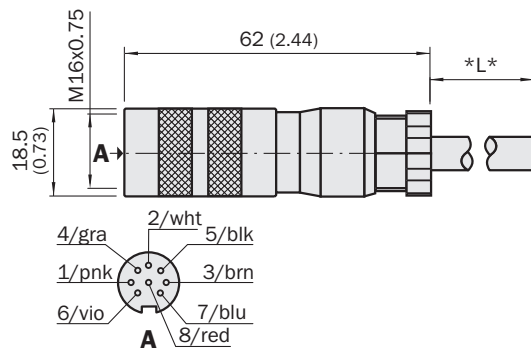

Dimensional drawing (Dimensions in mm (inch))