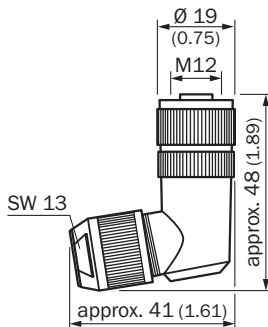

Dimensional drawing (Dimensions in mm (inch))